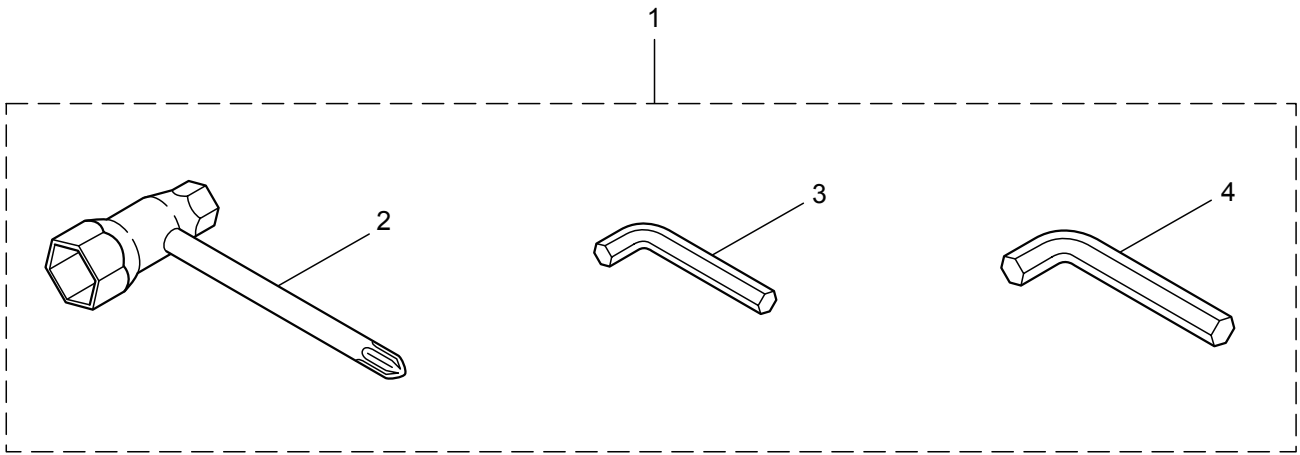

2.HT236DV-R
ACCESSORIES

Ref. No.	Part No.	Part Name	Q'ty	Remarks
2-1	264606	Tool Set	1	Incl.2-4
2-2	264607	Box Spanner	1	10x19x(+)
2-3	219431	Wrench	1	3mm
2-4	219432	Wrench	1	4mm
2-5	271616	Instruction Manual	1	
2-6	522877	Parts List	1	HT236DV-R