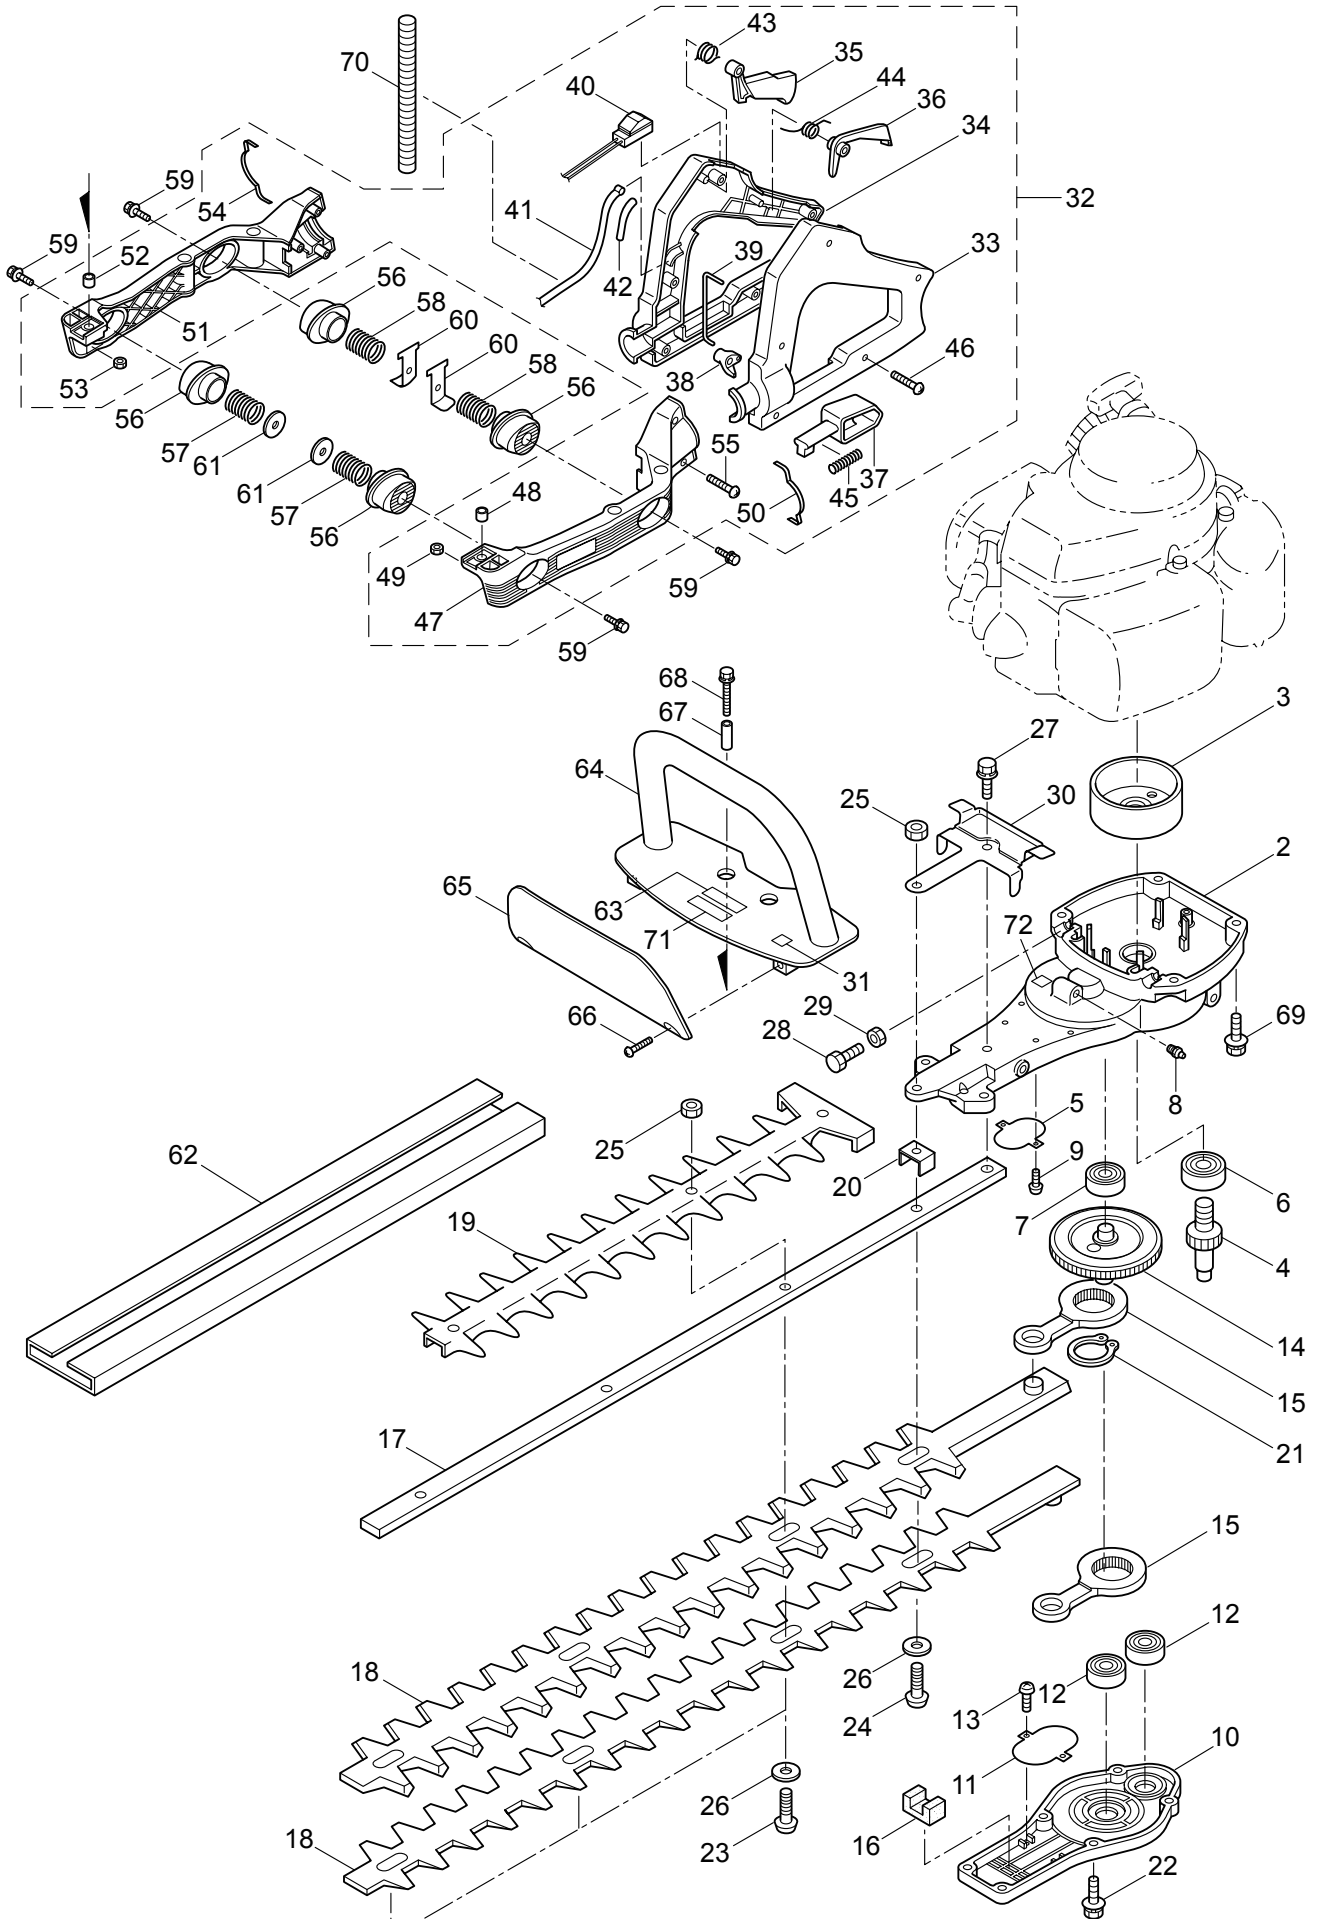

PARTS LIST

HT236DV-R

CONTENTS

1. MAIN BODY	1 ~ 4
2. ACCESSORIES	5 ~ 6
3. ENGINE	7 ~ 10
4. CARBURETOR, RECOIL STARTER	11 ~ 12

2010. 11.

MARUYAMA

P/N 522877-2

1. HT236DV-R
MAIN BODY

1. HT236DV-R
MAIN BODY

Ref. No.	Part No.	Part Name	Q'ty	Remarks
1-46	271276	Screw	5	
1-47	271482	Frame L	1	
1-48	271483	Spacer	1	
1-49	991941	U-Nut	1	M6
1-50	271484	Label, Line	1	
1-51	271485	Frame R	1	
1-52	271483	Spacer	1	
1-53	991941	U-Nut	1	M6
1-54	271484	Label, Line	1	
1-55	271276	Screw	3	
1-56	271455	Damper	4	
1-57	271456	Spring	2	
1-58	271457	Spring	2	
1-59	271458	Screw	4	
1-60	271459	Stopper, Rear	2	
1-61	271460	Washer	2	
1-62	217677	Cover of Blade	1	
1-63	270566	Label	1	
1-64	271476	Front Handle	1	
1-65	271477	Protector	1	
1-66	271478	Screw	2	
1-67	271479	Spacer	2	
1-68	271462	Screw	2	
1-69	271425	Screw	4	
1-70	271221	Tube	1	
1-71	268271	Label	1	
1-72	266960	Label	1	