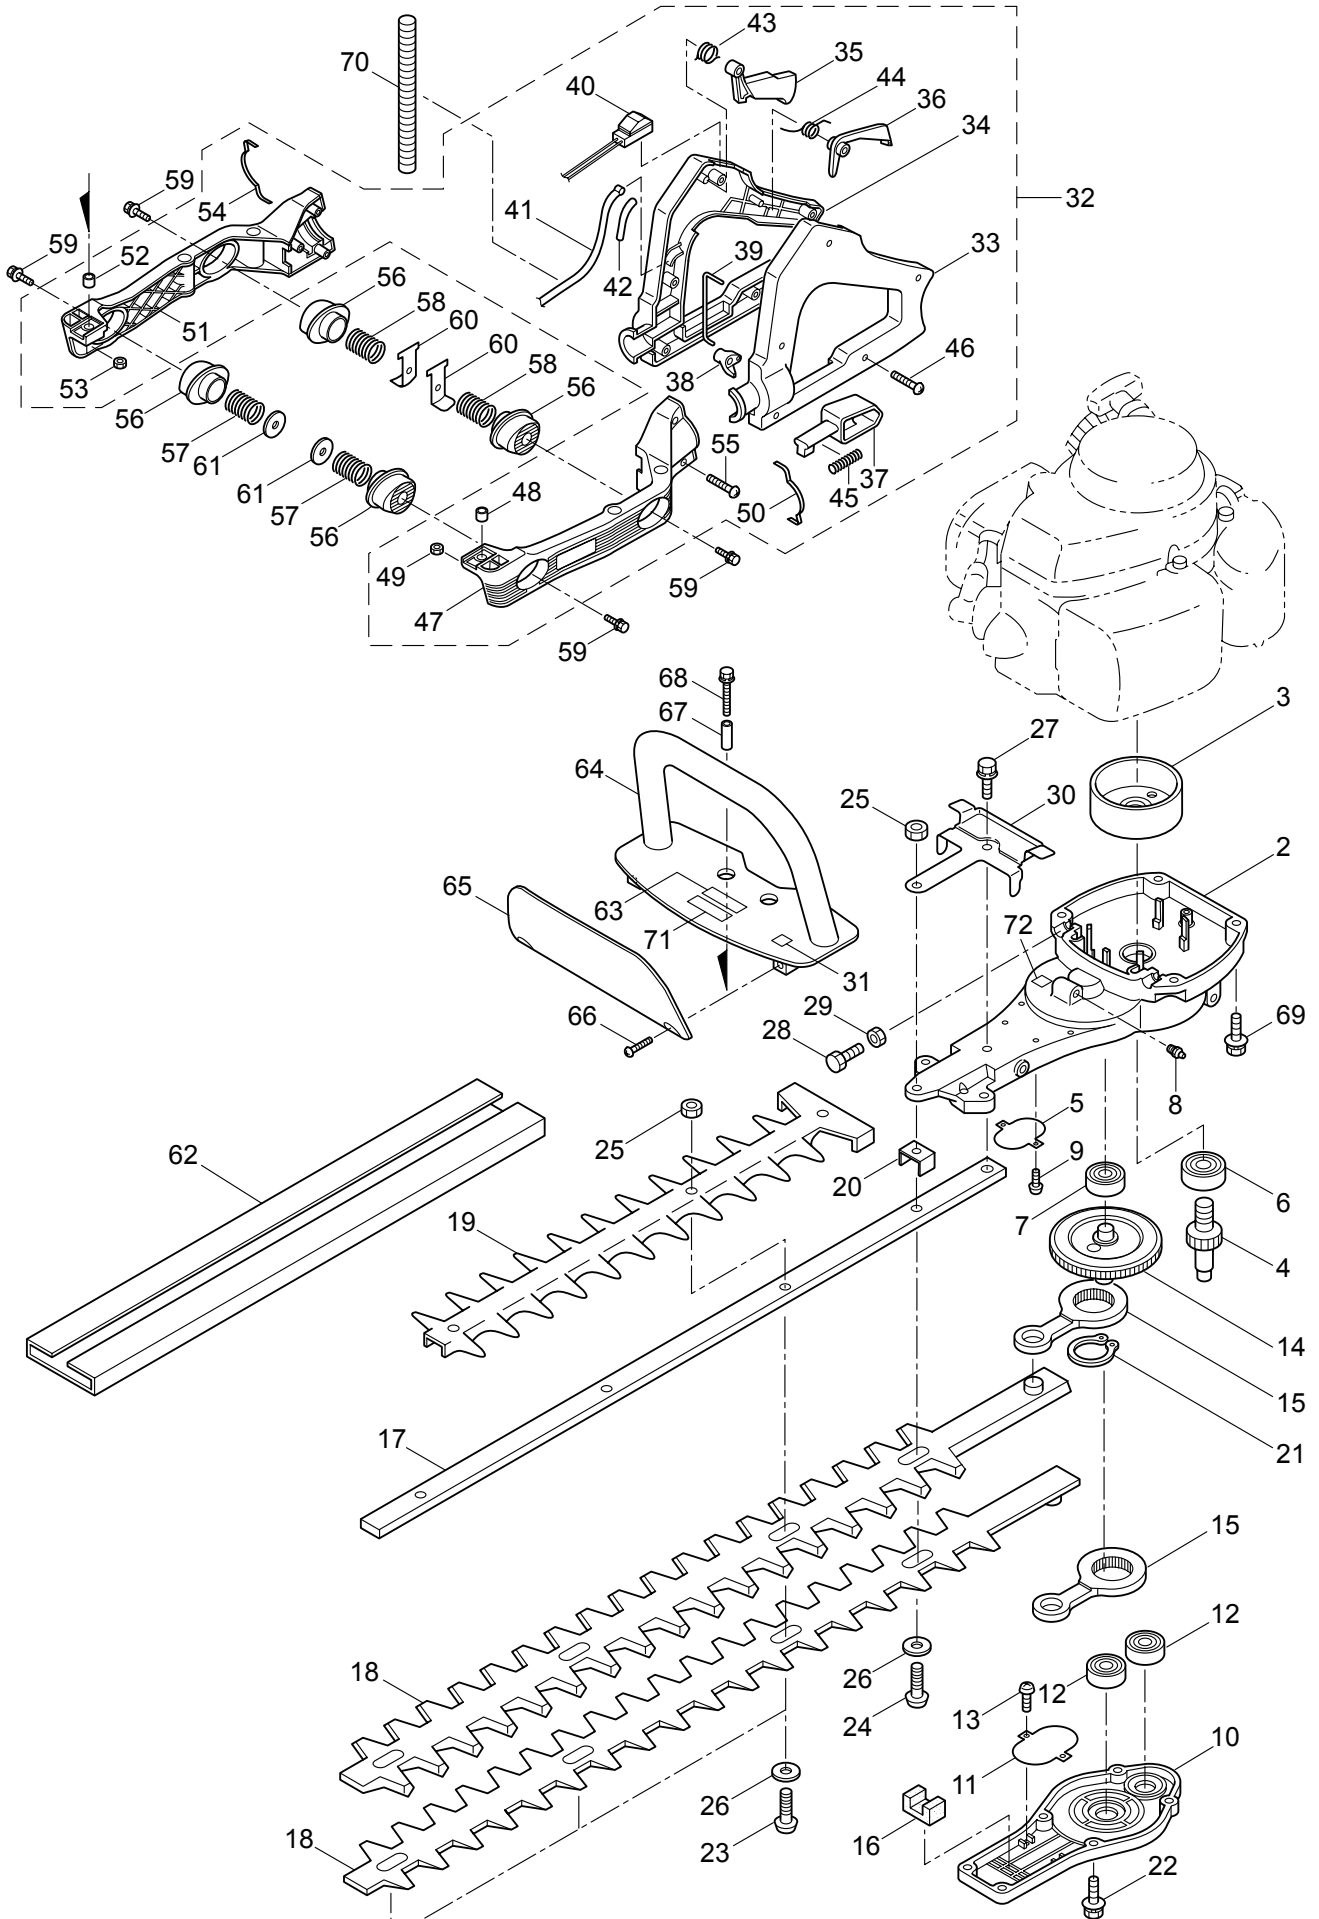

PARTS LIST

HT236DV-R

CONTENTS

1. MAIN BODY	1 ~ 4
2. ACCESSORIES	5 ~ 6
3. ENGINE	7 ~ 10
4. CARBURETOR, RECOIL STARTER	11 ~ 12

2010. 11.

MARUYAMA

P/N 522877-2

1. HT236DV-R
MAIN BODY

1. HT236DV-R
MAIN BODY

Ref. No.	Part No.	Part Name	Q'ty	Remarks
1-46	271276	Screw	5	
1-47	271482	Frame L	1	
1-48	271483	Spacer	1	
1-49	991941	U-Nut	1	M6
1-50	271484	Label, Line	1	
1-51	271485	Frame R	1	
1-52	271483	Spacer	1	
1-53	991941	U-Nut	1	M6
1-54	271484	Label, Line	1	
1-55	271276	Screw	3	
1-56	271455	Damper	4	
1-57	271456	Spring	2	
1-58	271457	Spring	2	
1-59	271458	Screw	4	
1-60	271459	Stopper, Rear	2	
1-61	271460	Washer	2	
1-62	217677	Cover of Blade	1	
1-63	270566	Label	1	
1-64	271476	Front Handle	1	
1-65	271477	Protector	1	
1-66	271478	Screw	2	
1-67	271479	Spacer	2	
1-68	271462	Screw	2	
1-69	271425	Screw	4	
1-70	271221	Tube	1	
1-71	268271	Label	1	
1-72	266960	Label	1	