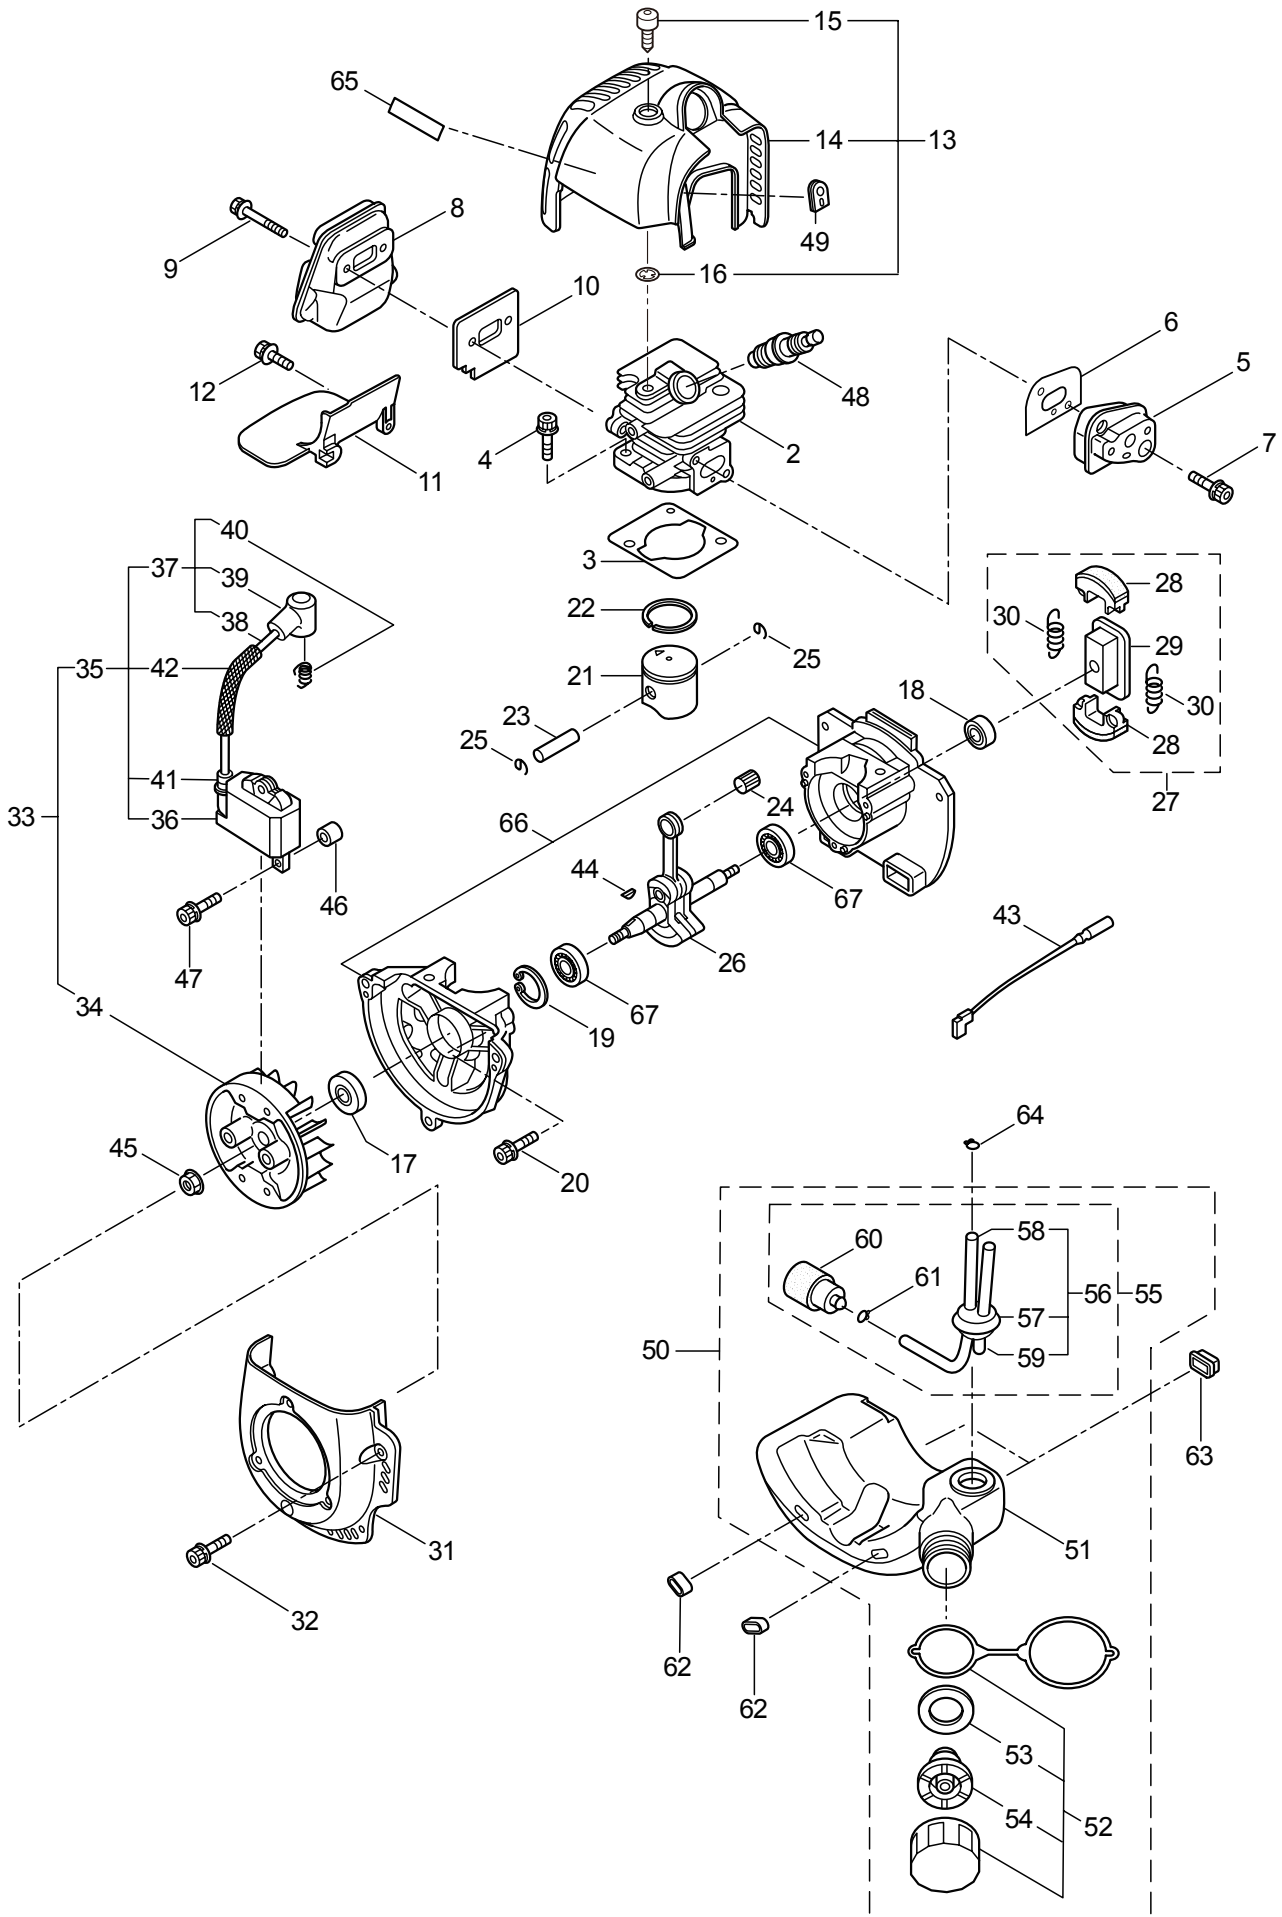

3. HT236DV-R ENGINE

Ref. No.	Part No.	Part Name	Q'ty	Remarks
3-46	280381	Spacer	2	
3-47	281211	Cap Screw	2	M4x20
3-48	262483	Spark Plug	1	NGK BP6Y
3-49	283140	Grommet	1	
3-50	283437	Fuel Tank Ass'y	1	Incl.51-61
3-51	283162	Fuel Tank	1	
3-52	283438	Tank Cap Ass'y	1	Incl.53,54
3-53	283727	Gasket	1	
3-54	283764	Breather Ass'y	1	
3-55	265752	Fuel Pipe Pick-up Ass'y	1	Incl.56-61
3-56	264031	Fuel Pipe Ass'y	1	Incl.57-59
3-57	261115	Grommet	1	
3-58	261690	Fuel Pipe	1	160L
3-59	263038	Return Pipe	1	3x6x85L
3-60	264653	Filter Ass'y	1	
3-61	261117	Clip	1	
3-62	264318	Pad	2	
3-63	261118	Pad	2	
3-64	261117	Clip	1	
3-65	266959	Label	1	Caution
3-66	283150	Crankcase	1	
3-67	261181	Bearing	2	#6000C3