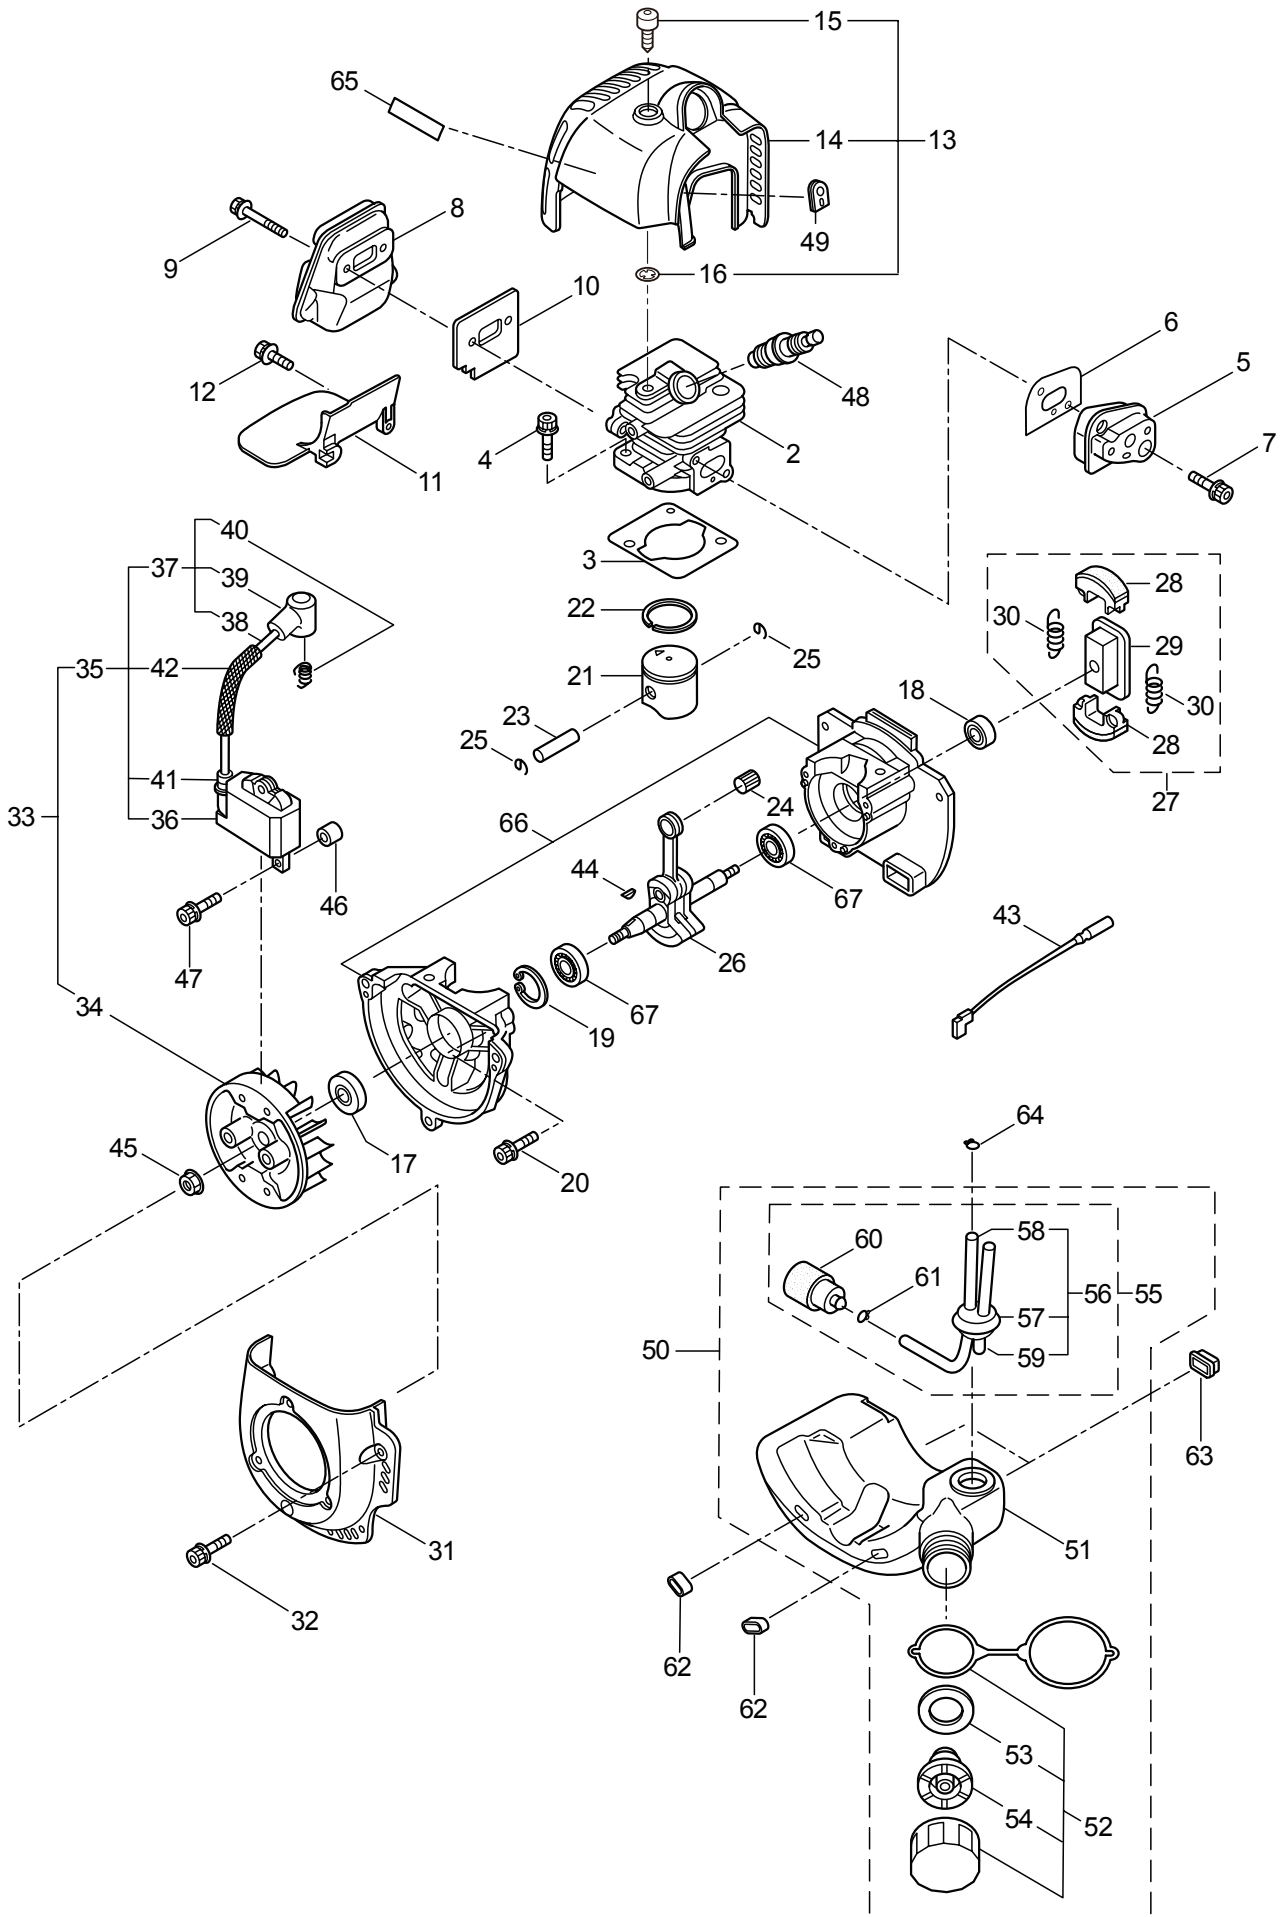

3. HT236DV-R ENGINE

Ref. No.	Part No.	Part Name	Q'ty	Remarks
3-1	858655	Engine	1	HE230/14
3-2	283149	Cylinder	1	
3-3	283177	Gasket	1	
3-4	267290	Cap Screw	2	M5x20
3-5	265802	Insulator	1	New gasket required
3-6	267049	Gasket	1	
3-7	265924	Cap Screw	2	M5x25
3-8	283166	Muffler	1	
3-9	264223	Cap Screw	2	M5x40
3-10	283176	Gasket	1	
3-11	283175	Under Cover	1	
3-12	261607	Cap Screw	1	M5x16
3-13	286388	Top Cover Ass'y	1	Incl.14-16
3-14	283161	Top Cover	1	
3-15	286399	Knob	1	M5
3-16	286270	Washer	1	M5
3-17	262712	Oil Seal	1	TC10267
3-18	262713	Oil Seal	1	TC10207
3-19	054676	Snap Ring	1	#26
3-20	261246	Cap Screw	3	M5x25
3-21	283265	Piston	1	
3-22	263789	Piston Ring	1	
3-23	281185	Piston Pin	1	
3-24	261037	Bearing,Needle	1	KBK8x11x11.8x1
3-25	261576	Clip,Piston	2	
3-26	283155	Shaft Comp.	1	
3-27	280404	Clutch Ass'y	1	Incl.28-30
3-28	280568	Clutch Shoe	2	(2)required
3-29	280569	Clutch Boss	1	
3-30	280570	Spring	2	(2)required
3-31	283160	Fan Cover	1	
3-32	261250	Cap Screw	3	M5x20
3-33	283163	Magneto Ass'y	1	Incl.34-42
3-34	283164	Rotor/Fan	1	
3-35	283165	Ignition Coil Ass'y	1	Incl.36-42
3-36	283267	Coil	1	
3-37	283268	Spark Plug Wire Ass'y	1	Incl.38-40
3-38	283269	Spark Plug Wire	1	
3-39	283178	Plug Boot	1	
3-40	283270	Connector	1	
3-41	283271	Cap	1	
3-42	283272	Insulator	1	
3-43	269722	Lead	1	
3-44	261076	Woodruff Key	1	3x10
3-45	261077	Nut,Rotor	1	M6