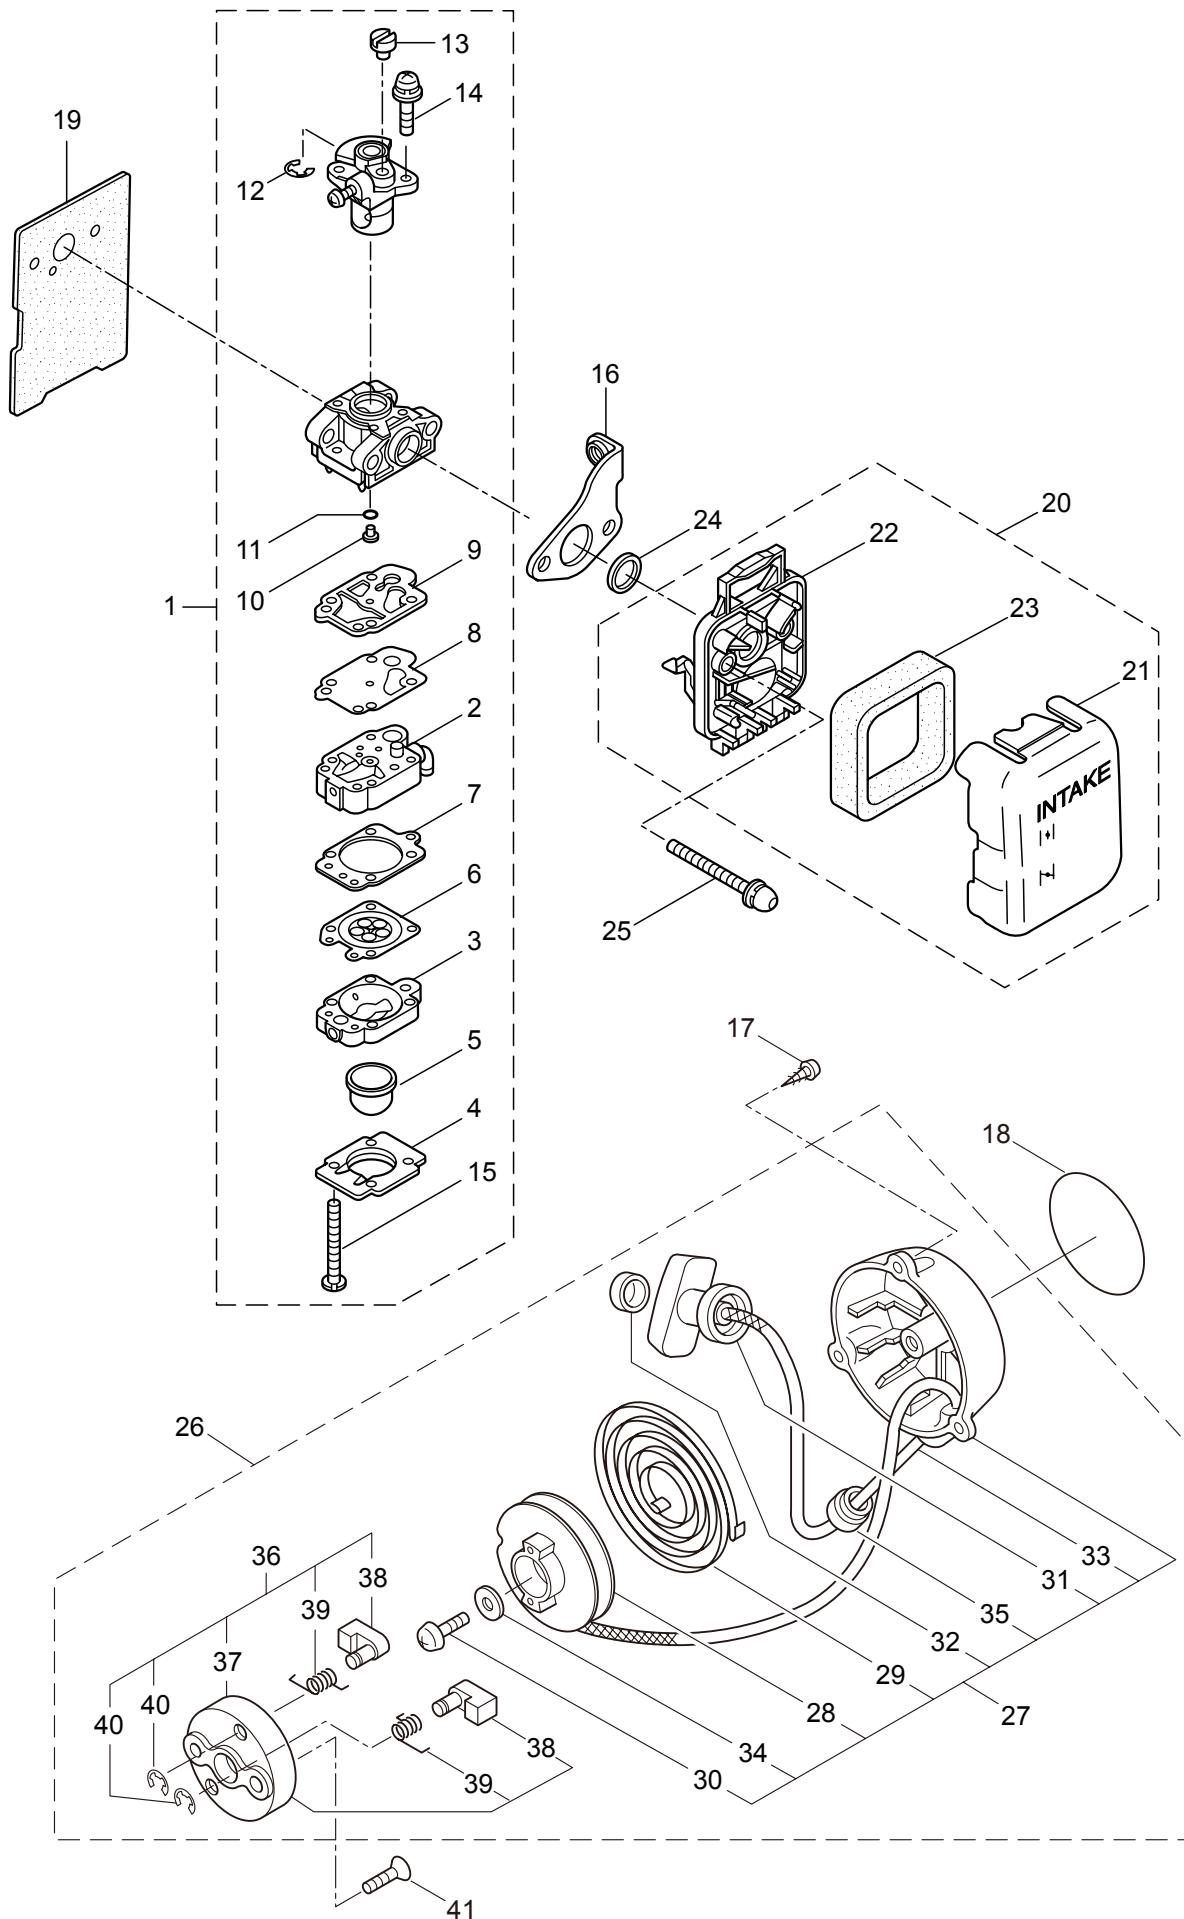

4. HT236DV-R
CARBURETOR, RECOIL STARTER

Ref. No.	Part No.	Part Name	Q'ty	Remarks
4-1	283436	Carburetor Ass'y	1	Incl.2-15 New gasket required
4-2	264155	Pump Body	1	
4-3	262991	Purge Body	1	
4-4	262992	Cover Plate	1	
4-5	261874	Primer Bulb	1	
4-6	283905	Diaphragm, Meterring	1	
4-7	262993	Gasket	1	
4-8	262994	Diaphragm,Fuel Pump	1	
4-9	282576	Gasket	1	
4-10	281487	Main Jet	1	#37
4-11	261871	O-Ring	1	
4-12	261876	E-Ring	1	
4-13	261658	Swivel	1	
4-14	264682	Screw	2	
4-15	262996	Screw	4	
4-16	268535	Stay	1	
4-17	280144	Tapping Screw	3	
4-18	286332	Label	1	HT236DV-R
4-19	283181	Gasket	1	
4-20	264708	Cleaner Ass'y	1	Incl.21-23
4-21	264709	Cover	1	
4-22	264693	Housing	1	
4-23	264695	Filter	1	
4-24	268963	Gasket	1	19.4x14.8xt3.5
4-25	269834	Screw	2	
4-26	283169	Recoil Starter Ass'y	1	Incl.27-40
4-27	283170	Starter Ass'y	1	Incl.28-35
4-28	280492	Reel	1	
4-29	287421	Spiral Spring	1	
4-30	280494	Screw	1	
4-31	280497	Starter Grip	1	
4-32	280550	Stopper	1	
4-33	283616	Starter Rope	1	
4-34	280547	Washer	1	
4-35	280548	Collar	1	
4-36	280532	Starter Pulley Ass'y	1	Incl.37-40
4-37	280533	Pulley	1	
4-38	269699	Ratchet	2	
4-39	280553	Spring	2	
4-40	020299	E-Ring	2	#4
4-41	264535	Screw	2	M6x20